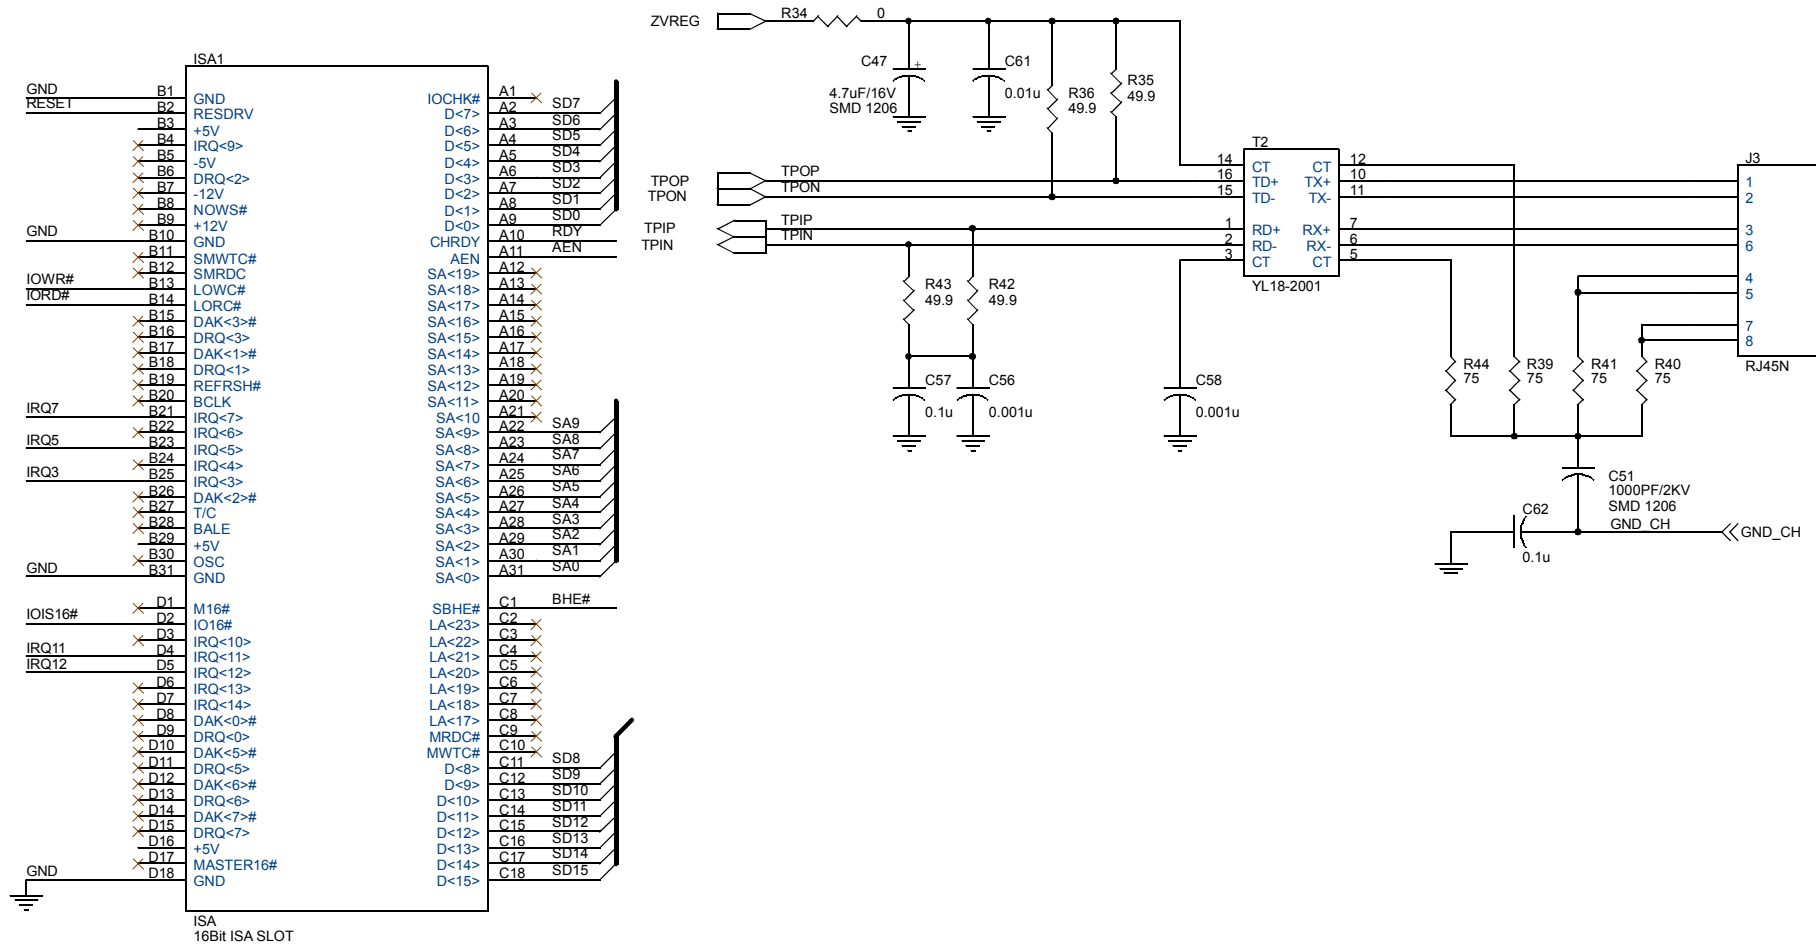

**AX88796 10BASE-T/100BASE-TX & 1M HomePNA Application with NS83851 PHYceiver.
(reference only) (ISA Mode)**

Note: Transformer YL18-2001 采用的裕泰电子公司的。

TEL: 86-574-63620701,63621610

Email:nico721@21cn.com